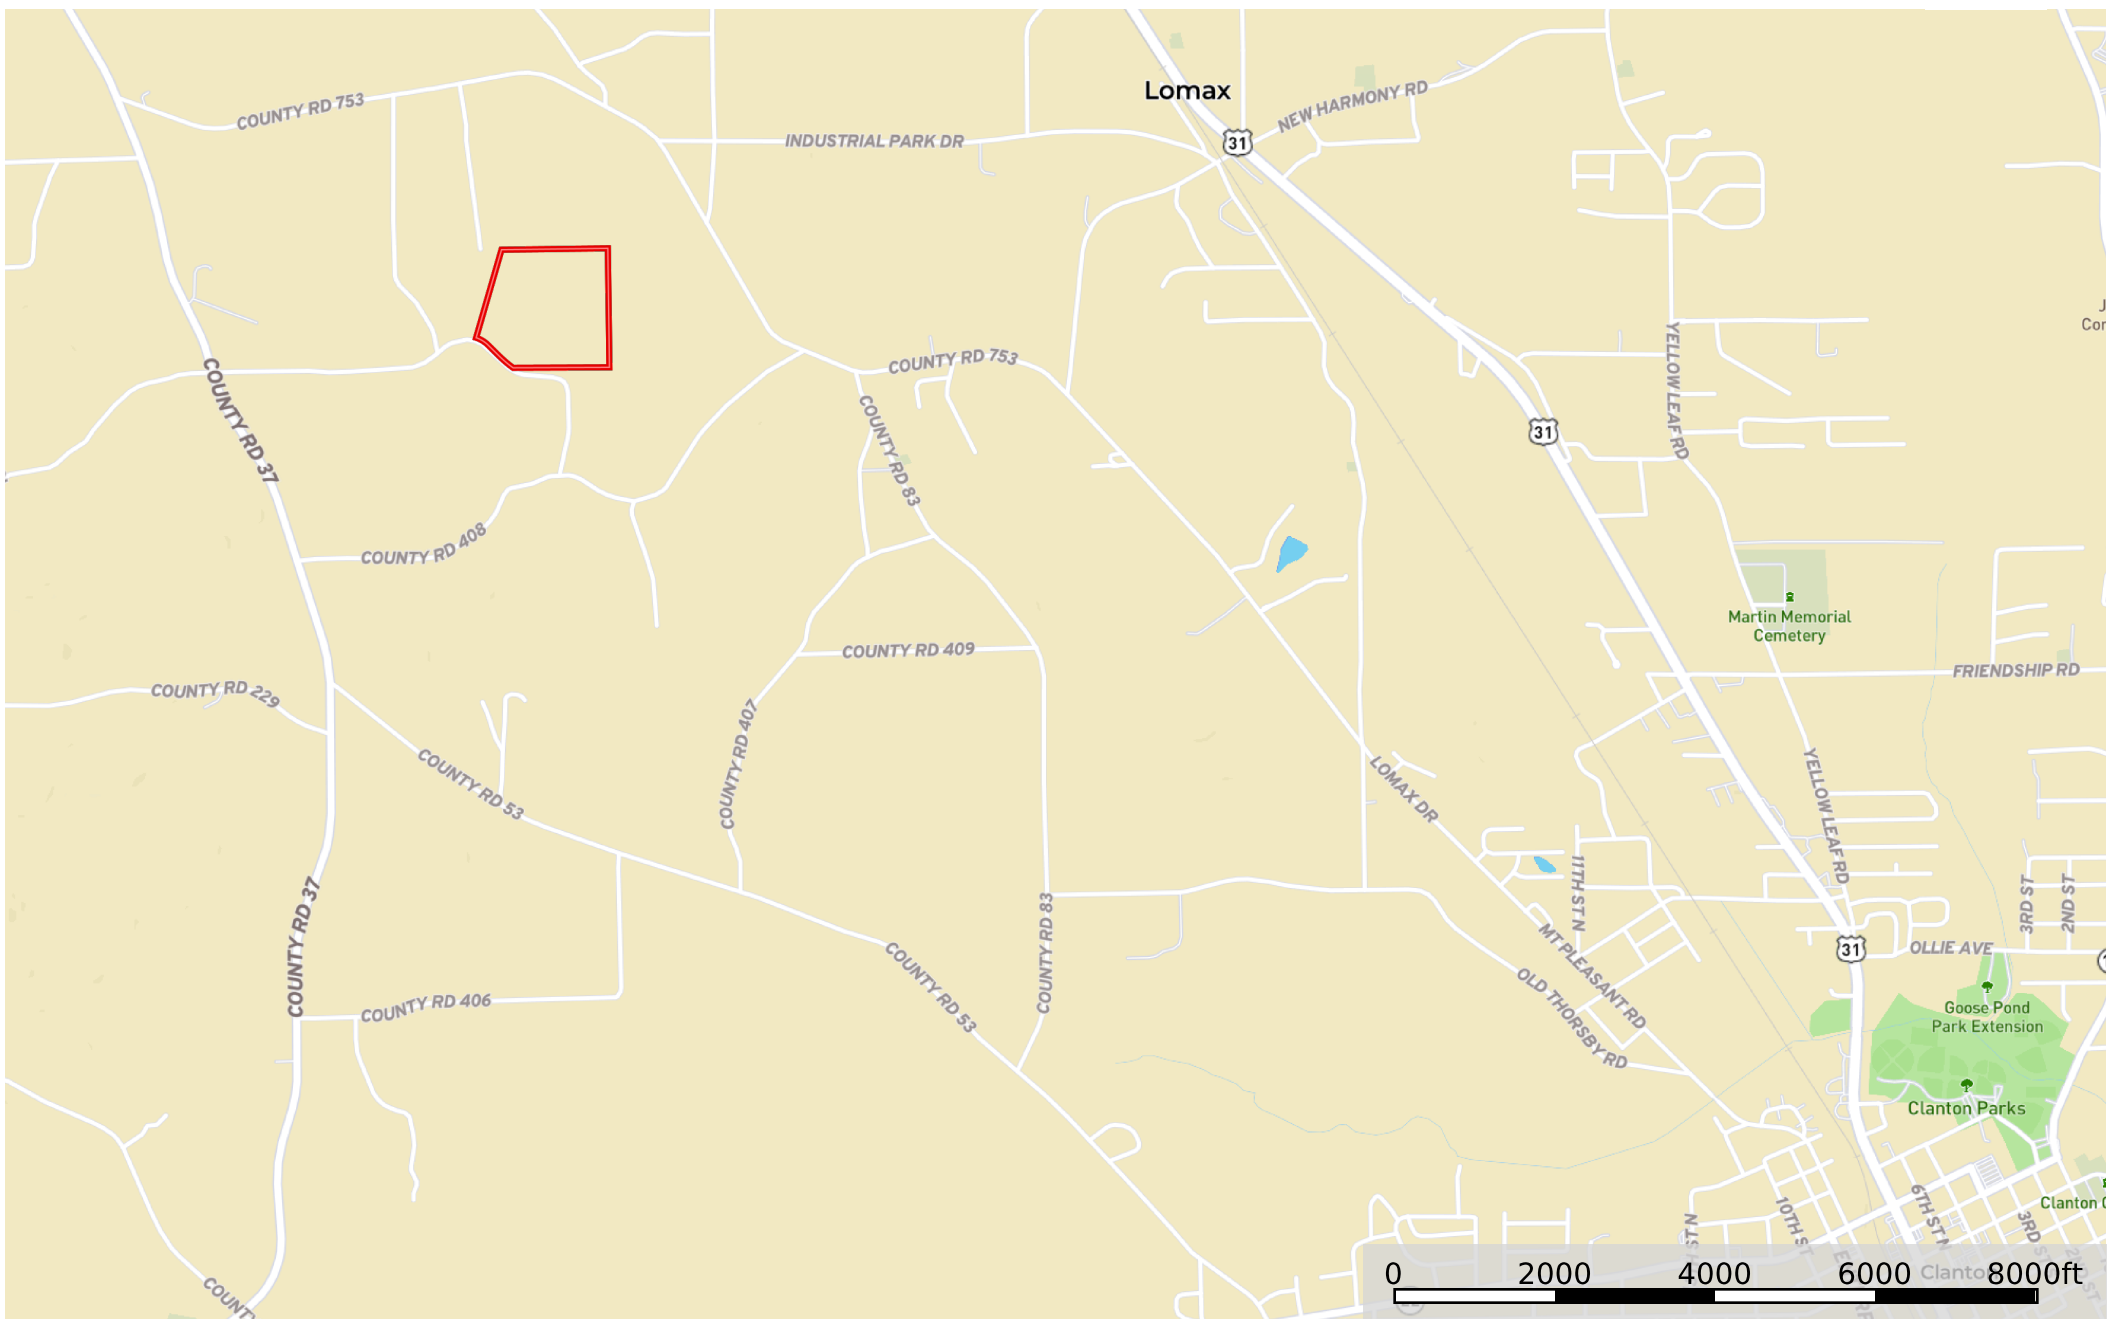

50 acres Chilton County De La Torre

Chilton County, Alabama, 50 AC +/-

 Boundary